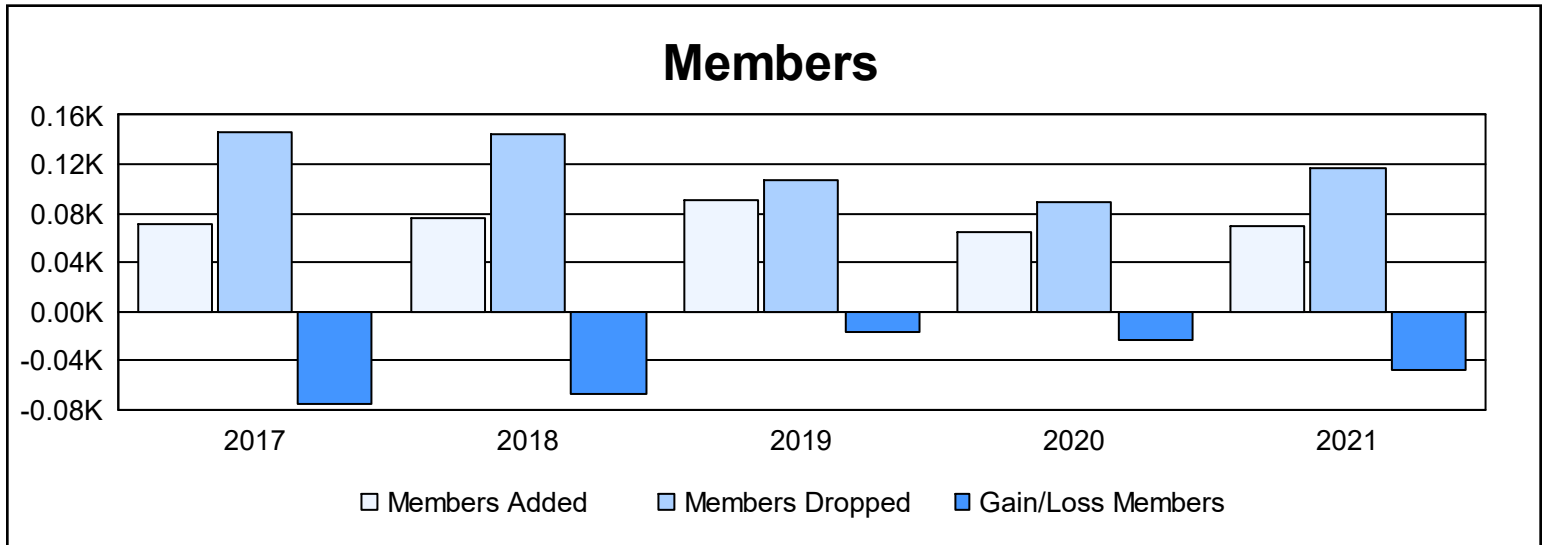

Year	New Clubs	Dropped Clubs	Gain/ Loss Clubs	New Members	Charter Members	Reinstate Members	Transfer Members	Total Member Added	Total Members Dropped	Gain/ Loss Members
2016-2017	0	1	-1	64	0	1	6	71	146	-75
2017-2018	0	4	-4	63	0	3	10	76	144	-68
2018-2019	0	0	0	75	1	5	9	90	107	-17
2019-2020	0	0	0	59	0	2	4	65	89	-24
2020-2021	0	1	-1	49	9	10	1	69	117	-48
<b>Average</b>	<b>0</b>	<b>1</b>	<b>-1</b>	<b>62</b>	<b>2</b>	<b>4</b>	<b>6</b>	<b>74</b>	<b>121</b>	<b>-46</b>

### Membership Composition June 2021 Cumulative