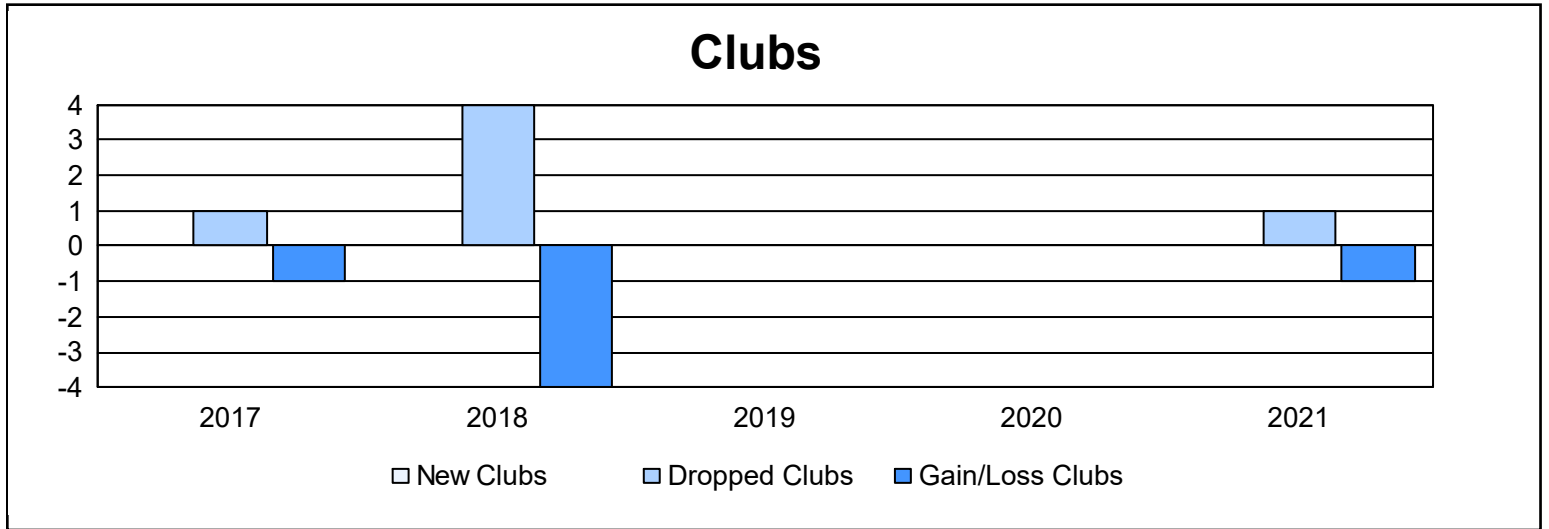

Year	New Clubs	Dropped Clubs	Gain/ Loss Clubs	New Members	Charter Members	Reinstate Members	Transfer Members	Total Member Added	Total Members Dropped	Gain/ Loss Members
2016-2017	0	1	-1	64	0	1	6	71	146	-75
2017-2018	0	4	-4	63	0	3	10	76	144	-68
2018-2019	0	0	0	75	1	5	9	90	107	-17
2019-2020	0	0	0	59	0	2	4	65	89	-24
2020-2021	0	1	-1	49	9	10	1	69	117	-48
<b>Average</b>	<b>0</b>	<b>1</b>	<b>-1</b>	<b>62</b>	<b>2</b>	<b>4</b>	<b>6</b>	<b>74</b>	<b>121</b>	<b>-46</b>

### Membership Composition June 2021 Cumulative