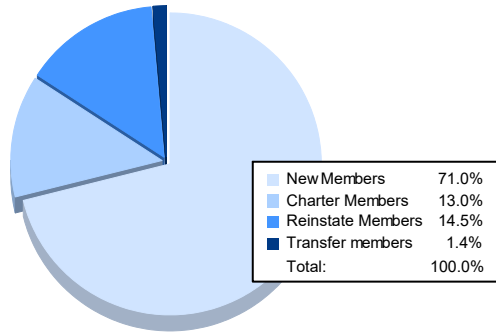

Year	New Clubs	Dropped Clubs	Gain/ Loss Clubs	New Members	Charter Members	Reinstate Members	Transfer Members	Total Member Added	Total Members Dropped	Gain/ Loss Members
2016-2017	0	1	-1	64	0	1	6	71	146	-75
2017-2018	0	4	-4	63	0	3	10	76	144	-68
2018-2019	0	0	0	75	1	5	9	90	107	-17
2019-2020	0	0	0	59	0	2	4	65	89	-24
2020-2021	0	1	-1	49	9	10	1	69	117	-48
<b>Average</b>	<b>0</b>	<b>1</b>	<b>-1</b>	<b>62</b>	<b>2</b>	<b>4</b>	<b>6</b>	<b>74</b>	<b>121</b>	<b>-46</b>

### Membership Composition June 2021 Cumulative

### Gender Composition June 2021 Cumulative